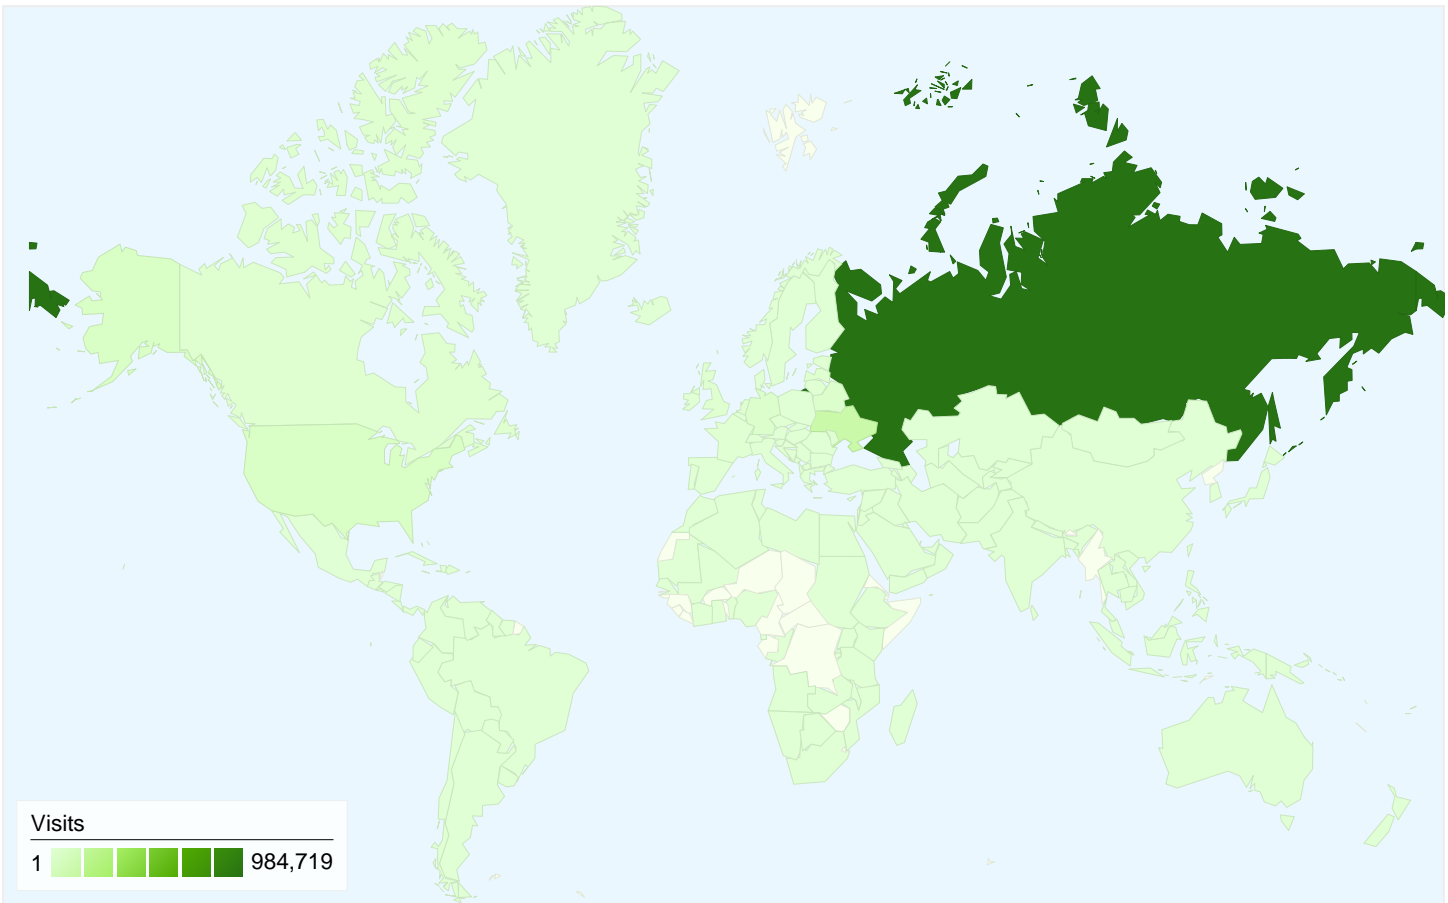

Visitors
565,049

Map Overlay

Traffic Sources Overview

- **Referring Sites**
998,668.00 (74.38%)
- **Direct Traffic**
281,439.00 (20.96%)
- **Search Engines**
48,415.00 (3.61%)
- **Other**
14,068 (1.05%)

Content Overview

All traffic sources sent a total of 1,342,590 visits

20.96% Direct Traffic

74.38% Referring Sites

3.61% Search Engines

- **Referring Sites**
998,668.00 (74.38%)
- **Direct Traffic**
281,439.00 (20.96%)
- **Search Engines**
48,415.00 (3.61%)
- **Other**
14,068 (1.05%)

1,342,590 visits came from 178 countries/territories

Site Usage						
Visits	Pages/Visit	Avg. Time on Site	% New Visits	Bounce Rate		
1,342,590 % of Site Total: 100.00%	2.16 Site Avg: 2.16 (0.00%)	00:03:13 Site Avg: 00:03:13 (0.00%)	34.56% Site Avg: 34.18% (1.13%)	68.66% Site Avg: 68.66% (0.00%)		
Country/Territory	Visits	Pages/Visit	Avg. Time on Site	% New Visits	Bounce Rate	
Russia	984,719	2.16	00:03:13	31.70%	68.57%	
Ukraine	125,247	2.09	00:03:25	38.17%	69.78%	
United States	40,866	2.21	00:02:50	52.04%	69.45%	
Germany	22,854	2.35	00:03:23	36.83%	66.10%	
Belarus	22,440	1.88	00:02:55	37.81%	72.89%	
Israel	21,319	2.40	00:03:40	48.14%	61.96%	
Latvia	10,492	2.12	00:03:05	38.31%	69.39%	
Canada	10,339	2.12	00:02:48	45.96%	70.36%	
United Kingdom	9,982	2.30	00:03:37	40.42%	66.60%	