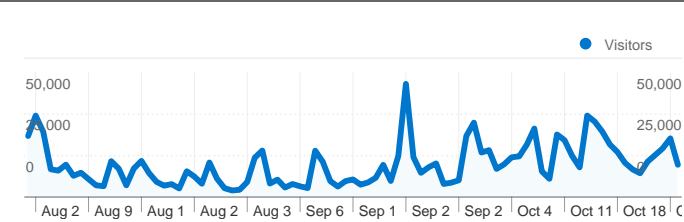

Site Usage

1,342,590 Visits

68.66% Bounce Rate

2,900,817 Pageviews

00:03:13 Avg. Time on Site

2.16 Pages/Visit

34.51% % New Visits

Visitors Overview

Visitors
565,049

Map Overlay

Traffic Sources Overview

- **Referring Sites**
998,668.00 (74.38%)
- **Direct Traffic**
281,439.00 (20.96%)
- **Search Engines**
48,415.00 (3.61%)
- **Other**
14,068 (1.05%)

Content Overview

1,342,590 visits came from 178 countries/territories

Site Usage						
Visits	Pages/Visit	Avg. Time on Site	% New Visits	Bounce Rate		
1,342,590 % of Site Total: 100.00%	2.16 Site Avg: 2.16 (0.00%)	00:03:13 Site Avg: 00:03:13 (0.00%)	34.56% Site Avg: 34.18% (1.13%)	68.66% Site Avg: 68.66% (0.00%)		
Country/Territory	Visits	Pages/Visit	Avg. Time on Site	% New Visits	Bounce Rate	
Russia	984,719	2.16	00:03:13	31.70%	68.57%	
Ukraine	125,247	2.09	00:03:25	38.17%	69.78%	
United States	40,866	2.21	00:02:50	52.04%	69.45%	
Germany	22,854	2.35	00:03:23	36.83%	66.10%	
Belarus	22,440	1.88	00:02:55	37.81%	72.89%	
Israel	21,319	2.40	00:03:40	48.14%	61.96%	
Latvia	10,492	2.12	00:03:05	38.31%	69.39%	
Canada	10,339	2.12	00:02:48	45.96%	70.36%	
United Kingdom	9,982	2.30	00:03:37	40.42%	66.60%	

(not set)	8,144	2.24	00:03:43	51.23%	60.49%
					1 - 10 of 178

Pages on this site were viewed a total of 2,900,817 times

 2,900,817 Pageviews

 2,535,851 Unique Views

 68.66% Bounce Rate

Top Content

Pages	Pageviews	% Pageviews
/	490,562	16.91%
/310870.html	79,536	2.74%
/296452.html	49,147	1.69%
/280777.html	47,452	1.64%
/304010.html	44,030	1.52%