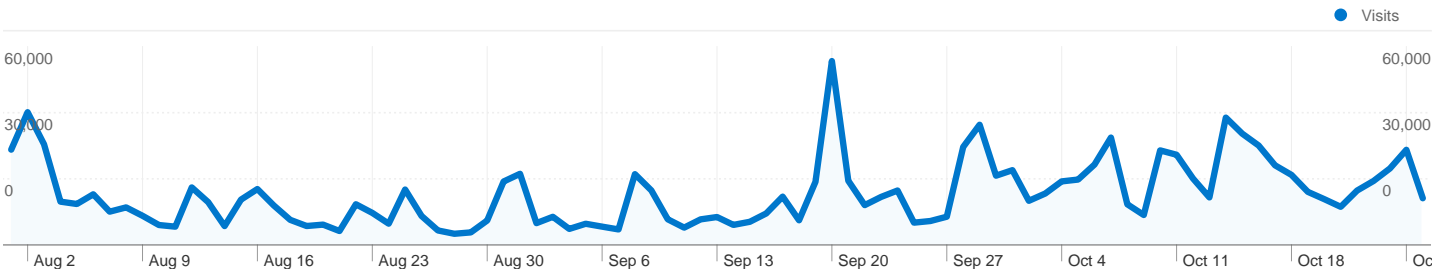

Site Usage

1,342,590 Visits

68.66% Bounce Rate

2,900,817 Pageviews

00:03:13 Avg. Time on Site

2.16 Pages/Visit

34.51% % New Visits

Visitors Overview

2,900,817 Pageviews

2.16 Average Pageviews

00:03:13 Time on Site

68.66% Bounce Rate

34.51% New Visits

Technical Profile

Browser	Visits	% visits	Connection Speed	Visits	% visits
Firefox	492,715	36.70%	Unknown	875,626	65.22%
Opera	280,821	20.92%	DSL	245,294	18.27%
Chrome	255,304	19.02%	Cable	128,639	9.58%
Internet Explorer	226,782	16.89%	T1	49,429	3.68%
Safari	75,246	5.60%	Dialup	38,602	2.88%

1,342,590 visits came from 178 countries/territories

Site Usage						
Visits	Pages/Visit	Avg. Time on Site	% New Visits	Bounce Rate		
1,342,590 % of Site Total: 100.00%	2.16 Site Avg: 2.16 (0.00%)	00:03:13 Site Avg: 00:03:13 (0.00%)	34.56% Site Avg: 34.18% (1.13%)	68.66% Site Avg: 68.66% (0.00%)		
Country/Territory	Visits	Pages/Visit	Avg. Time on Site	% New Visits	Bounce Rate	
Russia	984,719	2.16	00:03:13	31.70%	68.57%	
Ukraine	125,247	2.09	00:03:25	38.17%	69.78%	
United States	40,866	2.21	00:02:50	52.04%	69.45%	
Germany	22,854	2.35	00:03:23	36.83%	66.10%	
Belarus	22,440	1.88	00:02:55	37.81%	72.89%	
Israel	21,319	2.40	00:03:40	48.14%	61.96%	
Latvia	10,492	2.12	00:03:05	38.31%	69.39%	
Canada	10,339	2.12	00:02:48	45.96%	70.36%	
United Kingdom	9,982	2.30	00:03:37	40.42%	66.60%	