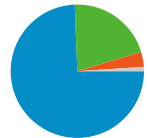

2,900,817 Pageviews

2.16 Average Pageviews

00:03:13 Time on Site

68.66% Bounce Rate

34.51% New Visits

Technical Profile

Browser	Visits	% visits	Connection Speed	Visits	% visits
Firefox	492,715	36.70%	Unknown	875,626	65.22%
Opera	280,821	20.92%	DSL	245,294	18.27%
Chrome	255,304	19.02%	Cable	128,639	9.58%
Internet Explorer	226,782	16.89%	T1	49,429	3.68%
Safari	75,246	5.60%	Dialup	38,602	2.88%

All traffic sources sent a total of 1,342,590 visits

20.96% Direct Traffic

74.38% Referring Sites

3.61% Search Engines

- **Referring Sites**
998,668.00 (74.38%)
- **Direct Traffic**
281,439.00 (20.96%)
- **Search Engines**
48,415.00 (3.61%)
- **Other**
14,068 (1.05%)