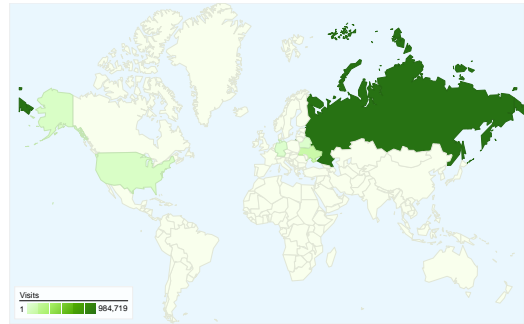

Site Usage

1,342,590 Visits

68.66% Bounce Rate

2,900,817 Pageviews

00:03:13 Avg. Time on Site

2.16 Pages/Visit

34.51% % New Visits

Visitors Overview

Visitors
565,049

Map Overlay

Traffic Sources Overview

- **Referring Sites**
998,668.00 (74.38%)
- **Direct Traffic**
281,439.00 (20.96%)
- **Search Engines**
48,415.00 (3.61%)
- **Other**
14,068 (1.05%)

Content Overview

All traffic sources sent a total of 1,342,590 visits

20.96% Direct Traffic

74.38% Referring Sites

3.61% Search Engines

- **Referring Sites**
998,668.00 (74.38%)
- **Direct Traffic**
281,439.00 (20.96%)
- **Search Engines**
48,415.00 (3.61%)
- **Other**
14,068 (1.05%)

1,342,590 visits came from 178 countries/territories

Site Usage						
Visits	Pages/Visit	Avg. Time on Site	% New Visits	Bounce Rate		
1,342,590 % of Site Total: 100.00%	2.16 Site Avg: 2.16 (0.00%)	00:03:13 Site Avg: 00:03:13 (0.00%)	34.56% Site Avg: 34.18% (1.13%)	68.66% Site Avg: 68.66% (0.00%)		
Country/Territory	Visits	Pages/Visit	Avg. Time on Site	% New Visits	Bounce Rate	
Russia	984,719	2.16	00:03:13	31.70%	68.57%	
Ukraine	125,247	2.09	00:03:25	38.17%	69.78%	
United States	40,866	2.21	00:02:50	52.04%	69.45%	
Germany	22,854	2.35	00:03:23	36.83%	66.10%	
Belarus	22,440	1.88	00:02:55	37.81%	72.89%	
Israel	21,319	2.40	00:03:40	48.14%	61.96%	
Latvia	10,492	2.12	00:03:05	38.31%	69.39%	
Canada	10,339	2.12	00:02:48	45.96%	70.36%	
United Kingdom	9,982	2.30	00:03:37	40.42%	66.60%	