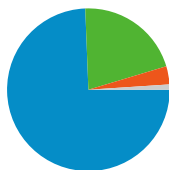

Traffic Sources Overview

- **Referring Sites**
  998,668.00 (74.38%)
- **Direct Traffic**
  281,439.00 (20.96%)
- **Search Engines**
  48,415.00 (3.61%)
- **Other**
  14,068 (1.05%)

Content Overview

Pages	Pageviews	% Pageviews
/	490,562	16.91%
/310870.html	79,536	2.74%
/296452.html	49,147	1.69%
/280777.html	47,452	1.64%
/304010.html	44,030	1.52%