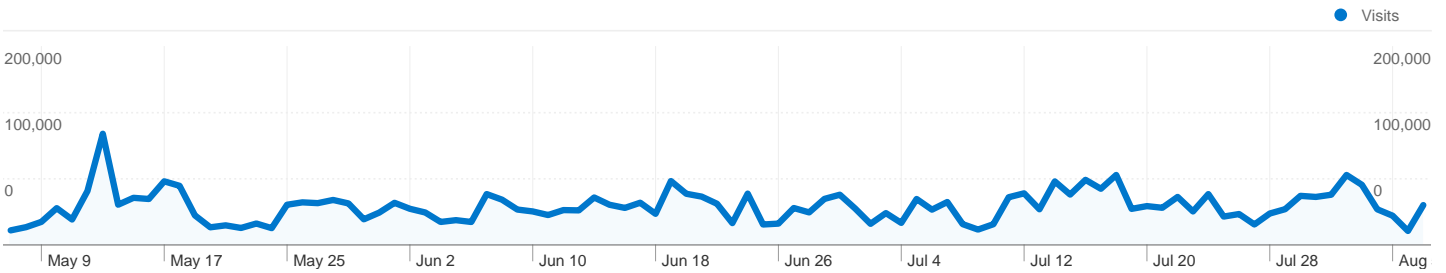

All traffic sources sent a total of 3,607,773 visits

15.31% Direct Traffic

80.53% Referring Sites

4.12% Search Engines

- **Referring Sites**
  2,905,300.00 (80.53%)
- **Direct Traffic**
  552,297.00 (15.31%)
- **Search Engines**
  148,545.00 (4.12%)
- **Other**
  1,631 (0.05%)

Top Traffic Sources

Sources	Visits	% visits	Keywords	Visits	% visits
livejournal.com (referral)	982,298	27.23%	zyalt	27,117	18.26%
(direct) ((none))	552,297	15.31%	zyalt.livejournal.com	10,448	7.03%
blogs.yandex.ru (referral)	174,652	4.84%	zyalt..livejournal.com	9,110	6.13%
tema.livejournal.com (referral)	165,862	4.60%	илья варламов	8,765	5.90%
twitter.com (referral)	145,741	4.04%	варламов	6,621	4.46%