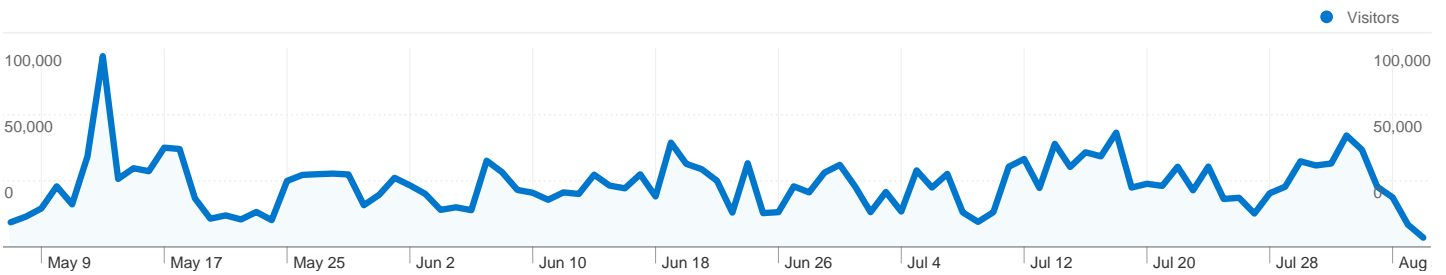

**Site Usage**

**3,607,773** Visits

**68.04%** Bounce Rate

**6,993,833** Pageviews

**00:03:10** Avg. Time on Site

**1.94** Pages/Visit

**24.01%** % New Visits

**Visitors Overview**

**Content Overview**

Pages	Pageviews	% Pageviews
/	1,477,191	21.12%
/396481.html	166,509	2.38%
/409891.html	115,045	1.64%
/426022.html	103,171	1.48%
/431801.html	96,394	1.38%

**1,082,833 people visited this site**

**3,573,169 Visits**

**1,082,833 Absolute Unique Visitors**

**6,929,385 Pageviews**

**1.94 Average Pageviews**

**00:03:09 Time on Site**

**68.02% Bounce Rate**

**24.03% New Visits**

**Technical Profile**

### 3,607,773 visits came from 173 countries/territories

Site Usage

Country/Territory	Visits	Pages/Visit	Avg. Time on Site	% New Visits	Bounce Rate
<b>Visits</b> <b>3,607,773</b> % of Site Total: 100.00%	<b>Pages/Visit</b> <b>1.94</b> Site Avg: 1.94 (0.00%)	<b>Avg. Time on Site</b> <b>00:03:10</b> Site Avg: 00:03:10 (0.00%)	<b>% New Visits</b> <b>24.08%</b> Site Avg: 24.01% (0.26%)	<b>Bounce Rate</b> <b>68.04%</b> Site Avg: 68.04% (0.00%)	
Russia	2,822,371	1.93	00:03:08	22.99%	68.27%
Ukraine	264,164	1.93	00:03:14	27.63%	68.26%
United States	72,160	2.10	00:03:25	26.93%	64.77%
Belarus	57,800	1.78	00:02:52	27.62%	71.71%
Germany	55,392	2.12	00:03:41	26.73%	64.56%
(not set)	44,868	2.02	00:03:08	35.63%	64.31%
Israel	26,548	1.94	00:03:31	26.23%	68.56%
United Kingdom	22,054	1.98	00:03:13	24.71%	67.38%
Kazakhstan	21,068	1.99	00:03:55	30.34%	68.17%