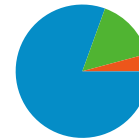

- **Referring Sites**
  2,905,300.00 (80.53%)
- **Direct Traffic**
  552,297.00 (15.31%)
- **Search Engines**
  148,545.00 (4.12%)
- **Other**
  1,631 (0.05%)

Top Traffic Sources

Sources	Visits	% visits	Keywords	Visits	% visits
livejournal.com (referral)	982,298	27.23%	zyalt	27,117	18.26%
(direct) ((none))	552,297	15.31%	zyalt.livejournal.com	10,448	7.03%
blogs.yandex.ru (referral)	174,652	4.84%	zyalt..livejournal.com	9,110	6.13%
tema.livejournal.com (referral)	165,862	4.60%	илья варламов	8,765	5.90%
twitter.com (referral)	145,741	4.04%	варламов	6,621	4.46%