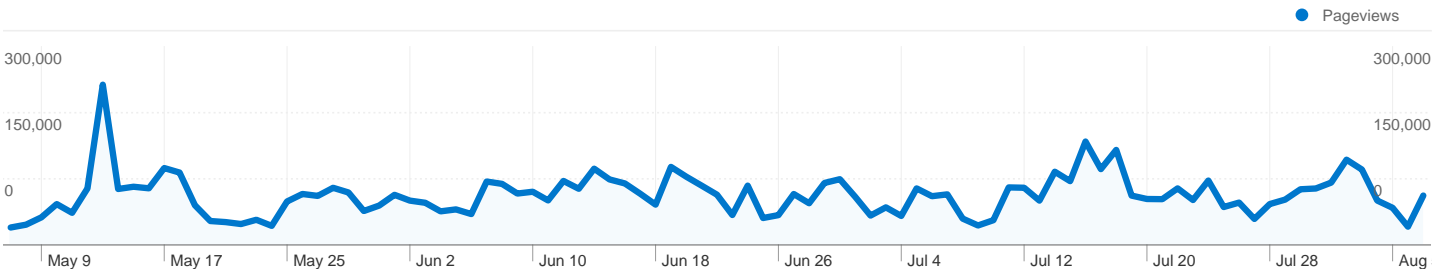

Pages on this site were viewed a total of 6,993,833 times

6,993,833 Pageviews

6,096,379 Unique Views

68.04% Bounce Rate

Top Content

Pages	Pageviews	% Pageviews
/	1,477,191	21.12%
/396481.html	166,509	2.38%
/409891.html	115,045	1.64%
/426022.html	103,171	1.48%
/431801.html	96,394	1.38%