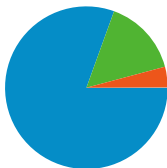

Traffic Sources Overview

- **Referring Sites**
  2,905,300.00 (80.53%)
- **Direct Traffic**
  552,297.00 (15.31%)
- **Search Engines**
  148,545.00 (4.12%)
- **Other**
  1,631 (0.05%)

Content Overview

Pages	Pageviews	% Pageviews
/	1,477,191	21.12%
/396481.html	166,509	2.38%
/409891.html	115,045	1.64%
/426022.html	103,171	1.48%
/431801.html	96,394	1.38%