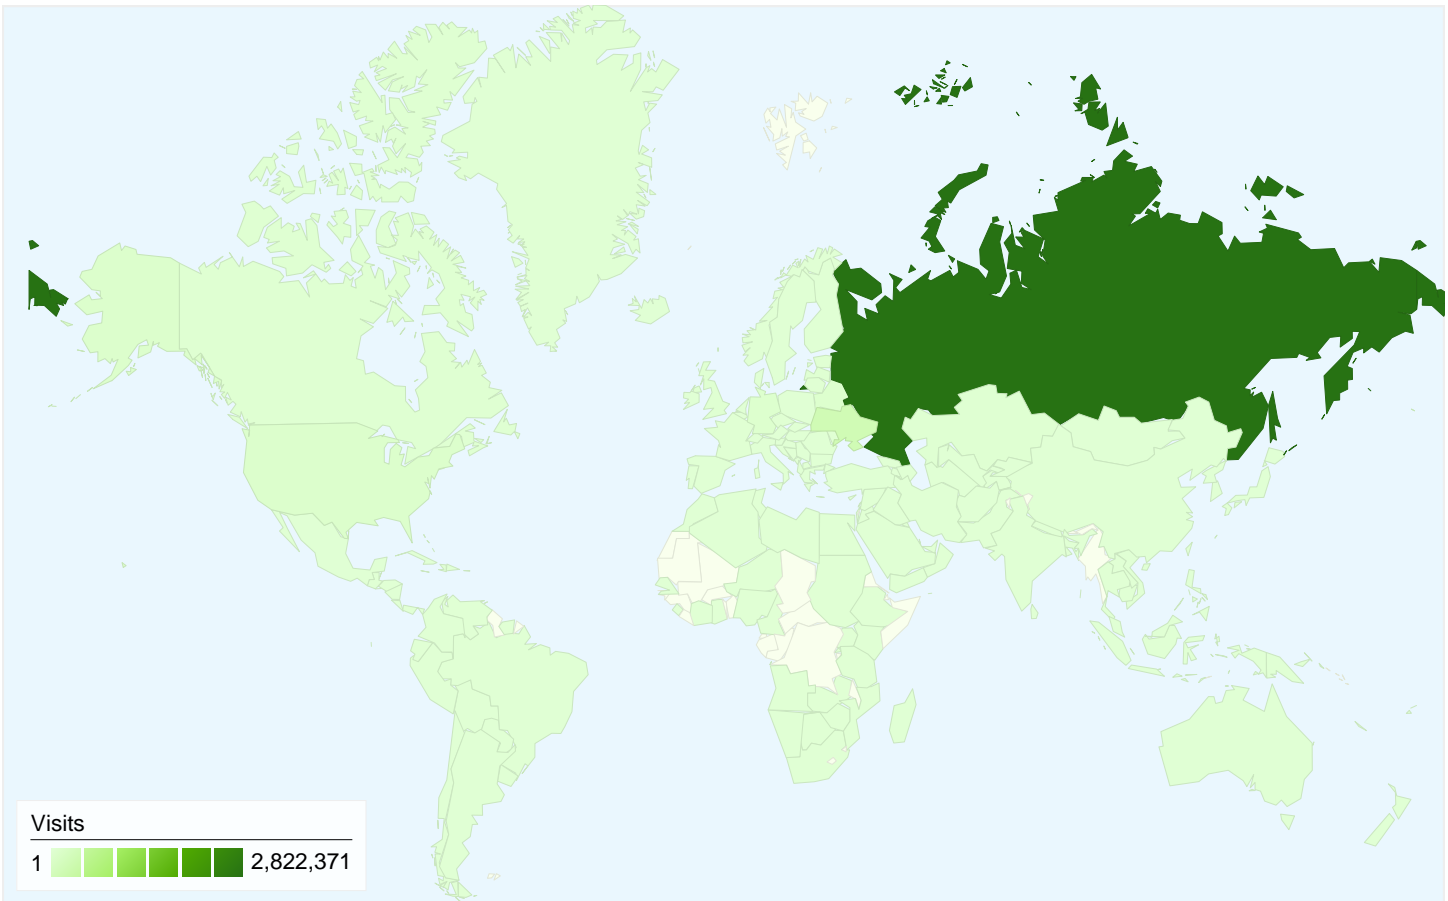

**Visitors**  
**1,112,013**

**Map Overlay**

**Traffic Sources Overview**

- **Referring Sites**  
2,905,300.00 (80.53%)
- **Direct Traffic**  
552,297.00 (15.31%)
- **Search Engines**  
148,545.00 (4.12%)
- **Other**  
1,631 (0.05%)

All traffic sources sent a total of 3,607,773 visits

15.31% Direct Traffic

80.53% Referring Sites

4.12% Search Engines

- **Referring Sites**  
2,905,300.00 (80.53%)
- **Direct Traffic**  
552,297.00 (15.31%)
- **Search Engines**  
148,545.00 (4.12%)
- **Other**  
1,631 (0.05%)

### 3,607,773 visits came from 173 countries/territories

Site Usage

Country/Territory	Visits	Pages/Visit	Avg. Time on Site	% New Visits	Bounce Rate
<b>Visits</b> <b>3,607,773</b> % of Site Total: 100.00%	<b>Pages/Visit</b> <b>1.94</b> Site Avg: 1.94 (0.00%)	<b>Avg. Time on Site</b> <b>00:03:10</b> Site Avg: 00:03:10 (0.00%)	<b>% New Visits</b> <b>24.08%</b> Site Avg: 24.01% (0.26%)	<b>Bounce Rate</b> <b>68.04%</b> Site Avg: 68.04% (0.00%)	
Russia	2,822,371	1.93	00:03:08	22.99%	68.27%
Ukraine	264,164	1.93	00:03:14	27.63%	68.26%
United States	72,160	2.10	00:03:25	26.93%	64.77%
Belarus	57,800	1.78	00:02:52	27.62%	71.71%
Germany	55,392	2.12	00:03:41	26.73%	64.56%
(not set)	44,868	2.02	00:03:08	35.63%	64.31%
Israel	26,548	1.94	00:03:31	26.23%	68.56%
United Kingdom	22,054	1.98	00:03:13	24.71%	67.38%
Kazakhstan	21,068	1.99	00:03:55	30.34%	68.17%