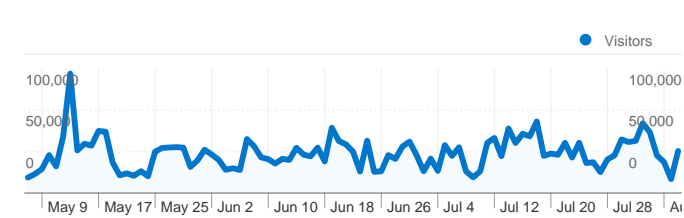

**Site Usage**

**3,607,773** Visits

**68.04%** Bounce Rate

**6,993,833** Pageviews

**00:03:10** Avg. Time on Site

**1.94** Pages/Visit

**24.01%** % New Visits

**Visitors Overview**

**3,573,169 Visits**

**1,082,833 Absolute Unique Visitors**

**6,929,385 Pageviews**

**1.94 Average Pageviews**

**00:03:09 Time on Site**

**68.02% Bounce Rate**

**24.03% New Visits**

**Technical Profile**

### 3,607,773 visits came from 173 countries/territories

Site Usage

Country/Territory	Visits	Pages/Visit	Avg. Time on Site	% New Visits	Bounce Rate
<b>Visits</b> <b>3,607,773</b> % of Site Total: 100.00%	<b>Pages/Visit</b> <b>1.94</b> Site Avg: 1.94 (0.00%)	<b>Avg. Time on Site</b> <b>00:03:10</b> Site Avg: 00:03:10 (0.00%)	<b>% New Visits</b> <b>24.08%</b> Site Avg: 24.01% (0.26%)	<b>Bounce Rate</b> <b>68.04%</b> Site Avg: 68.04% (0.00%)	
Russia	2,822,371	1.93	00:03:08	22.99%	68.27%
Ukraine	264,164	1.93	00:03:14	27.63%	68.26%
United States	72,160	2.10	00:03:25	26.93%	64.77%
Belarus	57,800	1.78	00:02:52	27.62%	71.71%
Germany	55,392	2.12	00:03:41	26.73%	64.56%
(not set)	44,868	2.02	00:03:08	35.63%	64.31%
Israel	26,548	1.94	00:03:31	26.23%	68.56%
United Kingdom	22,054	1.98	00:03:13	24.71%	67.38%
Kazakhstan	21,068	1.99	00:03:55	30.34%	68.17%

Latvia	<b>20,410</b>	2.10	00:03:23	29.37%	67.49%
					1 - 10 of 173

Pages on this site were viewed a total of 6,993,833 times

 **6,993,833** Pageviews

 **6,096,379** Unique Views

 **68.04%** Bounce Rate