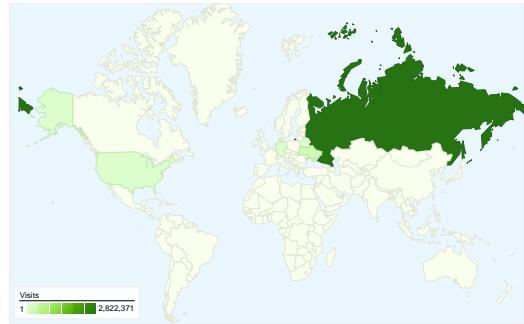

**Site Usage**

**3,607,773** Visits

**68.04%** Bounce Rate

**6,993,833** Pageviews

**00:03:10** Avg. Time on Site

**1.94** Pages/Visit

**24.01%** % New Visits

**Visitors Overview**

**Visitors**  
**1,112,013**

**Map Overlay**

**Traffic Sources Overview**

- **Referring Sites**  
2,905,300.00 (80.53%)
- **Direct Traffic**  
552,297.00 (15.31%)
- **Search Engines**  
148,545.00 (4.12%)
- **Other**  
1,631 (0.05%)

All traffic sources sent a total of 3,607,773 visits

15.31% Direct Traffic

80.53% Referring Sites

4.12% Search Engines

- **Referring Sites**  
2,905,300.00 (80.53%)
- **Direct Traffic**  
552,297.00 (15.31%)
- **Search Engines**  
148,545.00 (4.12%)
- **Other**  
1,631 (0.05%)

### 3,607,773 visits came from 173 countries/territories

Site Usage

Country/Territory	Visits	Pages/Visit	Avg. Time on Site	% New Visits	Bounce Rate
<b>Visits</b> <b>3,607,773</b> % of Site Total: 100.00%	<b>Pages/Visit</b> <b>1.94</b> Site Avg: 1.94 (0.00%)	<b>Avg. Time on Site</b> <b>00:03:10</b> Site Avg: 00:03:10 (0.00%)	<b>% New Visits</b> <b>24.08%</b> Site Avg: 24.01% (0.26%)	<b>Bounce Rate</b> <b>68.04%</b> Site Avg: 68.04% (0.00%)	
Russia	2,822,371	1.93	00:03:08	22.99%	68.27%
Ukraine	264,164	1.93	00:03:14	27.63%	68.26%
United States	72,160	2.10	00:03:25	26.93%	64.77%
Belarus	57,800	1.78	00:02:52	27.62%	71.71%
Germany	55,392	2.12	00:03:41	26.73%	64.56%
(not set)	44,868	2.02	00:03:08	35.63%	64.31%
Israel	26,548	1.94	00:03:31	26.23%	68.56%
United Kingdom	22,054	1.98	00:03:13	24.71%	67.38%
Kazakhstan	21,068	1.99	00:03:55	30.34%	68.17%